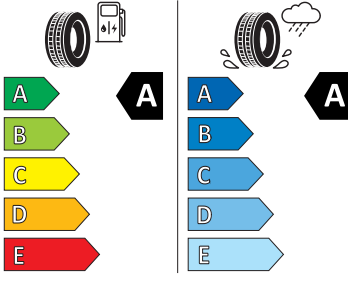

2020/740

- Goodyear 215/55 R17

GOODYEAR

547003

215/55R17 94 V

C1

2020/740