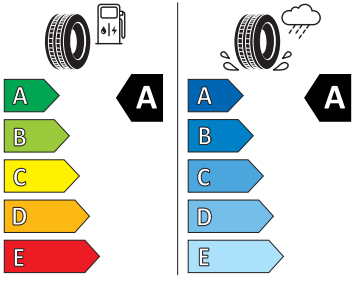

2020/740

- Goodyear 215/55 R17

GOODYEAR

547003

215/55R17 94 V

C1

2020/740